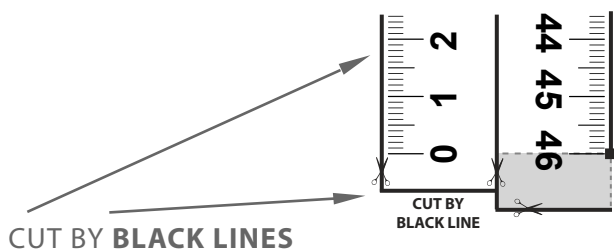

PRINTABLE MEASURING TAPE

Important for printing!

Make sure either **"Fit to page"** or **"Shrink oversized pages to paper size"** is **NOT checked** in the Print dialog box.

Please make sure that **"None"** is selected in the list next to **"Page Scaling"**.

INSTRUCTIONS

- 1** Print these pages, and cut as shown. Simple.

- 2** Fold where shown.

- 3** To get the perfect tape measure, staple the folds. Or you can use glue or adhesive tape.

CUT BY
BLACK LINE